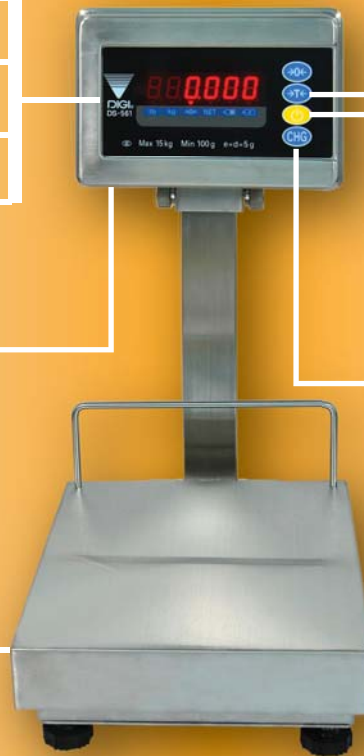

# DS-561

Weighing Scale

**Quick and Accurate Weighing Guaranteed**

Bright LED display  
Weighing up to 30kg  
Rechargeable battery

**Searching for**  
**a New Balance**

# Packed with user-friendly features for perfect weighing operations !

The exact weight is caught at a glance with bright LED display

AC/DC adaptor or rechargeable battery operation according to your needs

Compact design

One-touch tare subtraction function

Auto power off function saves battery energy

Weight unit change function( kg,lb,oz )  
(Subject to local regulation)

Up to 30kg capacity with waterproof steel loadcell

## Specifications

Model	DS-561
Capacity and Interval	3kg/1g   6kg/2g   15kg/5g   30kg/10g
Weight Display	6 digits
Power Source	DC 12V/1.5A 6V 2.8Ah rechargeable battery
Power Consumption	18W when using DC power 3W when using rechargeable battery
Operating Temperature	-10°C ~ +40°C (OIML)
Operating Humidity	15 ~ 85%RH
Charging Conditions (for rechargeable battery only)	Power Source : DC 12V/1.5A Charge Current : 800mA Charge Time : 12-14 hours
Platter Size	200(W) x 250(D)mm
Dimensions	342(W) x 200(D) x 400(H)mm